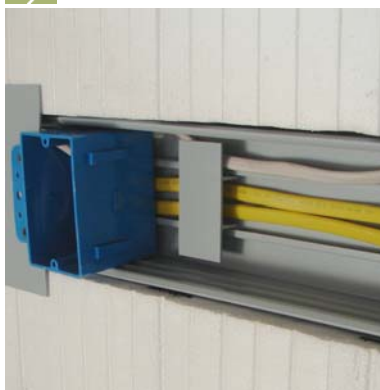

Wire-Clip: WC360

484-332-1661 www.solcraftpdc.com

W-Clip 1 1/2" x 1" x 3 3/8" in boxes of 60 pieces.

Made of a durable PVC material and it is easy to clip and cut. The clip controls and organizes electric cables.

The clips snaps into the E-Channel and secures wiring into place. The clip provides an attachment area for back fastening of electrical boxes.

Installation:

Separates the power lines
Quickly snaps into place

Attachment strip for:

Electrical boxes
Wood nailing strip

Provides support for:

Reinforces main channel joints
6# 1 1/2" drywall screw

New technologies and services can easily updated in the future. The installation of electrical wiring components in the interior face of an ICF wall is faster and less costly than the installation of wiring within a concrete or stud wall systems.

Wire Clip

1 1/2" wide attachment flange

Set

Control

Connect