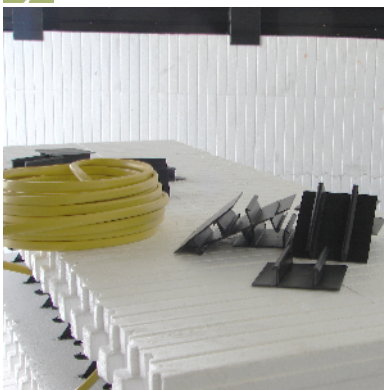

Wire-Clip: WC360

484-332-1661 www.solcraftpdc.com

W-Clip 1 1/2" x 1" x 3 3/8" in boxes of 60 pieces.

Made of a durable PVC material and it is easy to clip and cut. The clip controls and organizes electric cables.

The clips snaps into the E-Channel and secures wiring into place. The clip provides an attachment area for back fastening of electrical boxes.

Installation:

Separates the power lines
Quickly snaps into place

Attachment strip for:

Electrical boxes
Wood nailing strip

Provides support for:

Reinforces main channel joints
6# 1 1/2" drywall screw

New technologies and services can easily updated in the future. The installation of electrical wiring components in the interior face of an ICF wall is faster and less costly than the installation of wiring within a concrete or stud wall systems.

Wire Clip

1 1/2" wide attachment flange

Set

Control

Connect