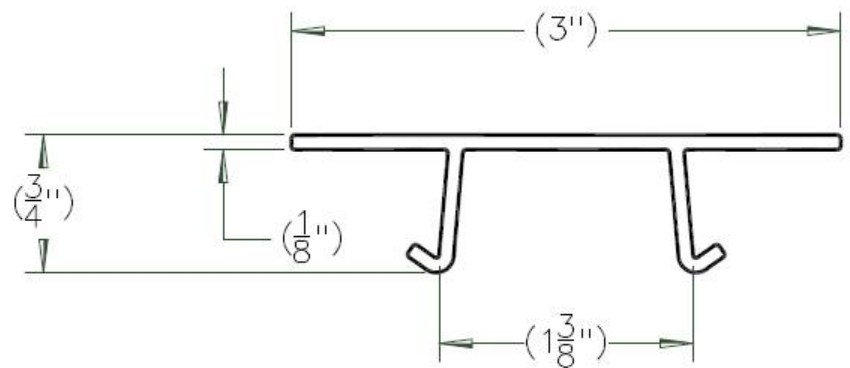

Wire-Clip: WC360

484-332-1661 www.solcraftpdc.com

W-Clip 1 1/2" x 1" x 3 3/8" in boxes of 60 pieces.

Made of a durable PVC material and it is easy to clip and cut. The clip controls and organizes electric cables.

The clips snaps into the E-Channel and secures wiring into place. The clip provides an attachment area for back fastening of electrical boxes.

Installation:

Separates the power lines
Quickly snaps into place

Attachment strip for:

Electrical boxes
Wood nailing strip

Provides support for:

Reinforces main channel joints
6# 1 1/2" drywall screw

New technologies and services can easily updated in the future. The installation of electrical wiring components in the interior face of an ICF wall is faster and less costly than the installation of wiring within a concrete or stud wall systems.

Wire Clip

1 1/2" wide attachment flange

Set

Control

Connect